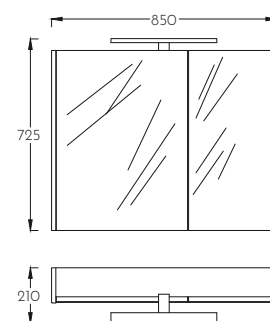

ŠIFRA/CODE: 0978ANT
ATRIA Art 65 Ant.

ŠIFRA/CODE: 0982ANT
ATRIA Art 75 Ant.

ŠIFRA/CODE: 0986ANT
ATRIA Art 85 Ant.