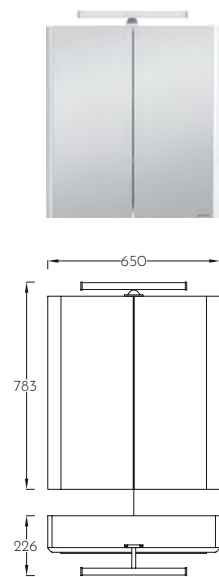

ŠIFRA/CODE: 0842
SOFT Art 65 White

17,8 kg (+5%)
820x150x650
0,080 m³