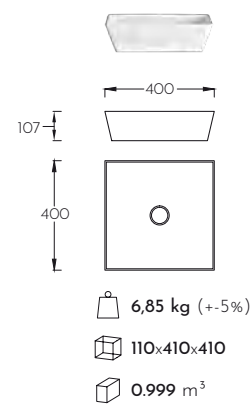

ŠIFRA/CODE: 3040
Umivaonik 40
Washbasin