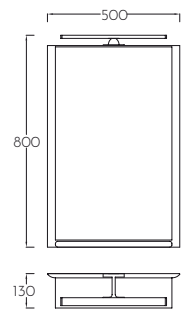

From very compact to comfortable models with a double sink, LUXOR can fit spaces of all sizes.

ŠIFRA/CODE: 0748
LUXOR Art 50

14,5 kg (+-5%)
820x150x590
0.073 m³

ŠIFRA/CODE: 0749
LUXOR Art 50ET

9 kg (+-5%)
820x150x590
0.073 m³

ŠIFRA/CODE: 0750
LUXOR Art 50ET-L

9,2 kg (+-5%)
820x150x590
0.073 m³

ŠIFRA/CODE: 0762
LUXOR Art 60

16,7 kg (+-5%)
820x150x650
0.080 m³

ŠIFRA/CODE: 0763
LUXOR Art 60ET

11,2 kg (+-5%)
820x150x650
0.080 m³

ŠIFRA/CODE: 0764
LUXOR Art 60ET-L