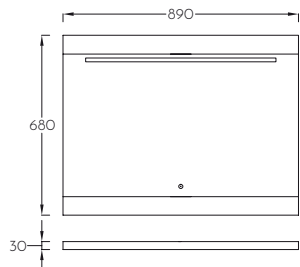

TECHNICAL DETAILS

VENUS

ŠIFRA/CODE: 0448H
VENUS Art 60 Oak

12 kg (+5%)
950x50x750
0.036 m³

ŠIFRA/CODE: 0451H
VENUS Art 90 Oak

14,6 kg (+5%)
950x50x750
0.036 m³

ŠIFRA/CODE: 0454H
VENUS Art 120 Oak

18,2 kg (+5%)
1250x50x750
0.047 m³