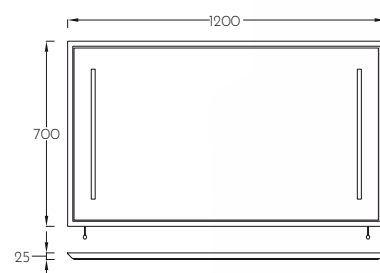

8,6 kg (+5%)

750x50x750

0.028 m³

ŠIFRA/CODE: 0341

RIO Art 120

14,4 kg (+5%)

1260x60x750

0.057 m³

ŠIFRA/CODE: 0336

RIO 70