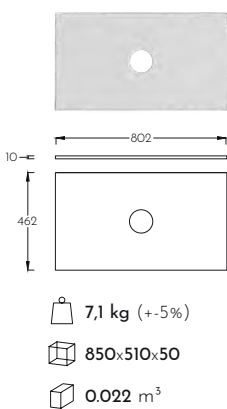

ŠIFRA/CODE: 1094
Kompakt ploča 80
Countertop