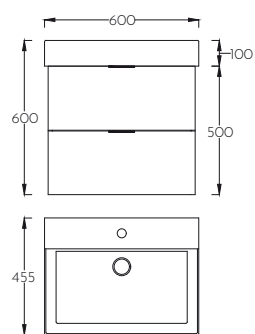

ŠIFRA/CODE: 1102

STANCE 60

40,8 kg (+5%)

620x505x515

0.161 m³

ŠIFRA/CODE: 1148

STANCE 60 Compact
WHITE