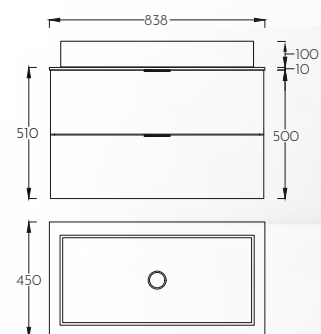

48,5 kg (+5%)

920x505x515

0.239 m³

ŠIFRA/CODE: 1077

STANCE 60 Compact
MOON