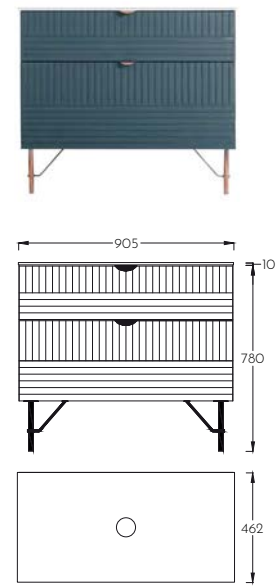

ŠIFRA/CODE: 1057
LINE Art 90

14,3 kg (+5%)
930x690x900
0.045 m³

ŠIFRA/CODE: 1058
Art R-90

15,3 kg (+5%)
970x970x50
0.047 m³

ŠIFRA/CODE: 1059
Art R-90 LED

16,5 kg (+5%)
970x970x50
0.047 m³

ŠIFRA/CODE: 1055ZEL
LINE 90 COMPACT
(bez umivaonika/without washbasin)