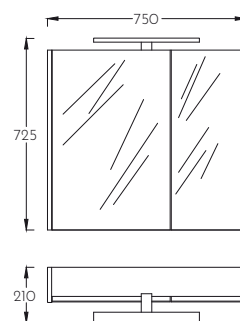

ŠIFRA/CODE: 0978ANT
ATRIA Art 65 Ant.

ŠIFRA/CODE: 0982ANT
ATRIA Art 75 Ant.

ŠIFRA/CODE: 0986ANT
ATRIA Art 85 Ant.

8,8 kg (+5%)

670x100x700

0,047 m³

12 kg (+5%)

770x100x700

0,054 m³

12,1 kg (+5%)

870x100x700

0,061 m³

ŠIFRA/CODE: 0982ZEL
ATRIA Art 75 Zel.

ŠIFRA/CODE: 0986ZEL
ATRIA Art 85 Zel.

ŠIFRA/CODE: 0976ZEL
ATRIA 65 Zel.

ŠIFRA/CODE: 0980ANT
ATRIA 75 Zel.

ŠIFRA/CODE: 0984ZEL
ATRIA 85 Zel.

ŠIFRA/CODE: 0979ZEL
ATRIA VG Zel.

ŠIFRA/CODE: 0982
ATRIA Art 75 Bela

ŠIFRA/CODE: 0986
ATRIA Art 85 Bela

ŠIFRA/CODE: 0976
ATRIA 65 Bela

ŠIFRA/CODE: 0980
ATRIA 75 Bela

ŠIFRA/CODE: 0984
ATRIA 85 Bela

ŠIFRA/CODE: 0979
ATRIA VG Bela