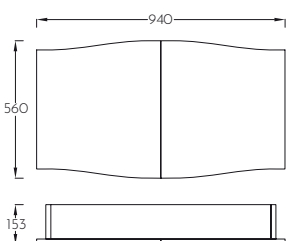

ŠIFRA/CODE: 0344
RUSTIK Art 95 WHITE