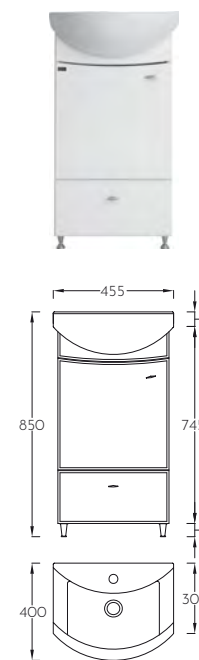

ŠIFRA/CODE: 0140
MOND 45

26 kg (+5%)
450x350x820
0.129 m³