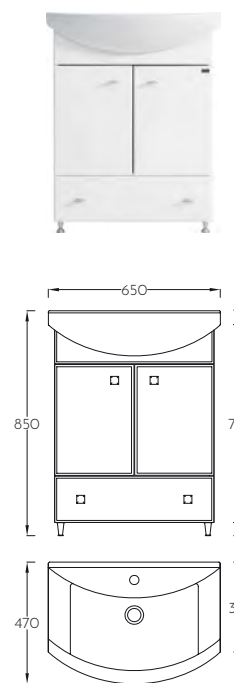

ŠIFRA/CODE: 0034
MOND 65

38,6 kg (+5%)
640x400x820
0.21 m³