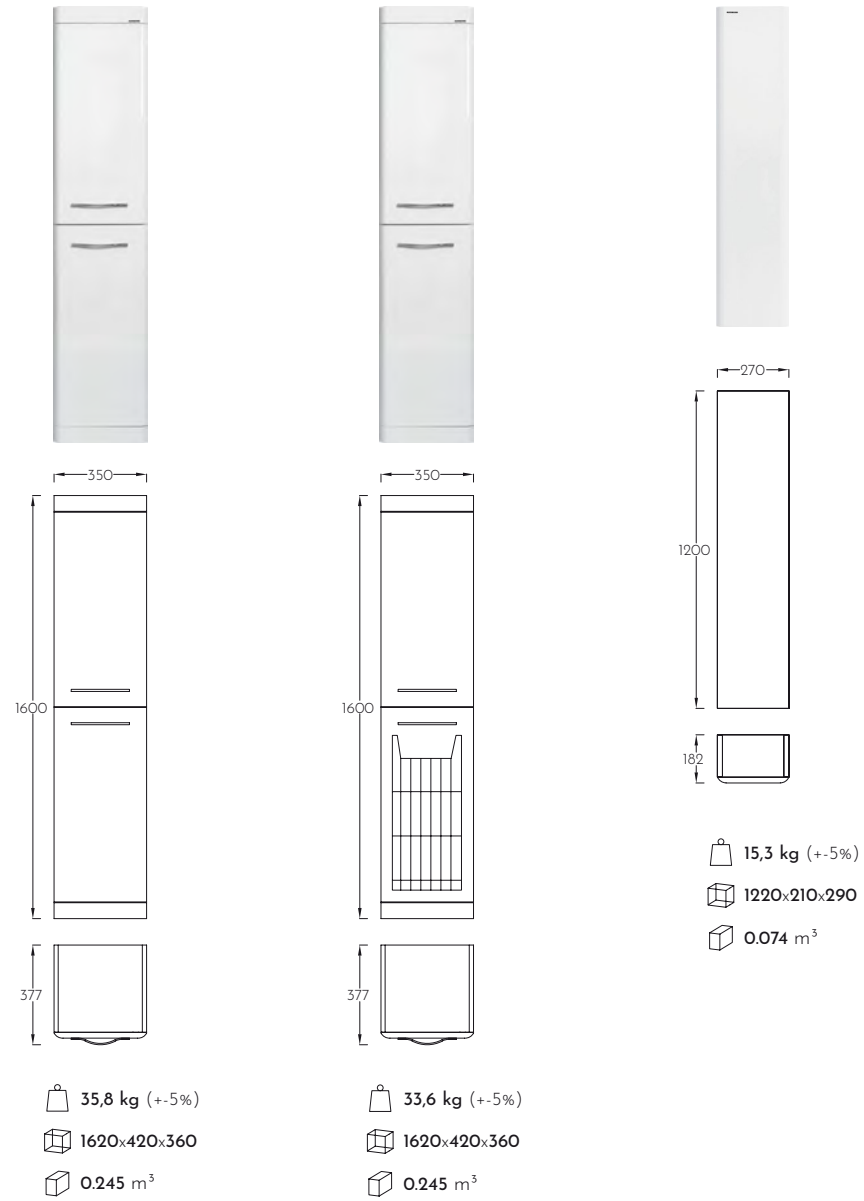

ŠIFRA/CODE: 0751
LUXOR 80 V

36,9 kg (+-5%)
820x505x515
0.213 m³

ŠIFRA/CODE: 1132
LUXOR 120 F

67,2 kg (+-5%)
1220x505x515
0.317 m³

ŠIFRA/CODE: 0805
LUXOR VB

ŠIFRA/CODE: 0765
LUXOR Vertical

ŠIFRA/CODE: 0766
LUXOR Vertical G