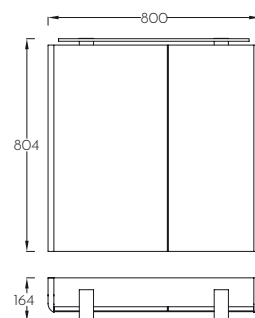

ŠIFRA/CODE: 0769
URBAN Art 60

ŠIFRA/CODE: 0772
URBAN Art 80

ŠIFRA/CODE: 0779
URBAN Vertical