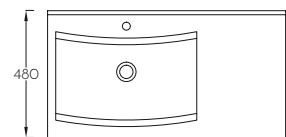

ŠIFRA/CODE: 0449H
VENUS 90 Oak