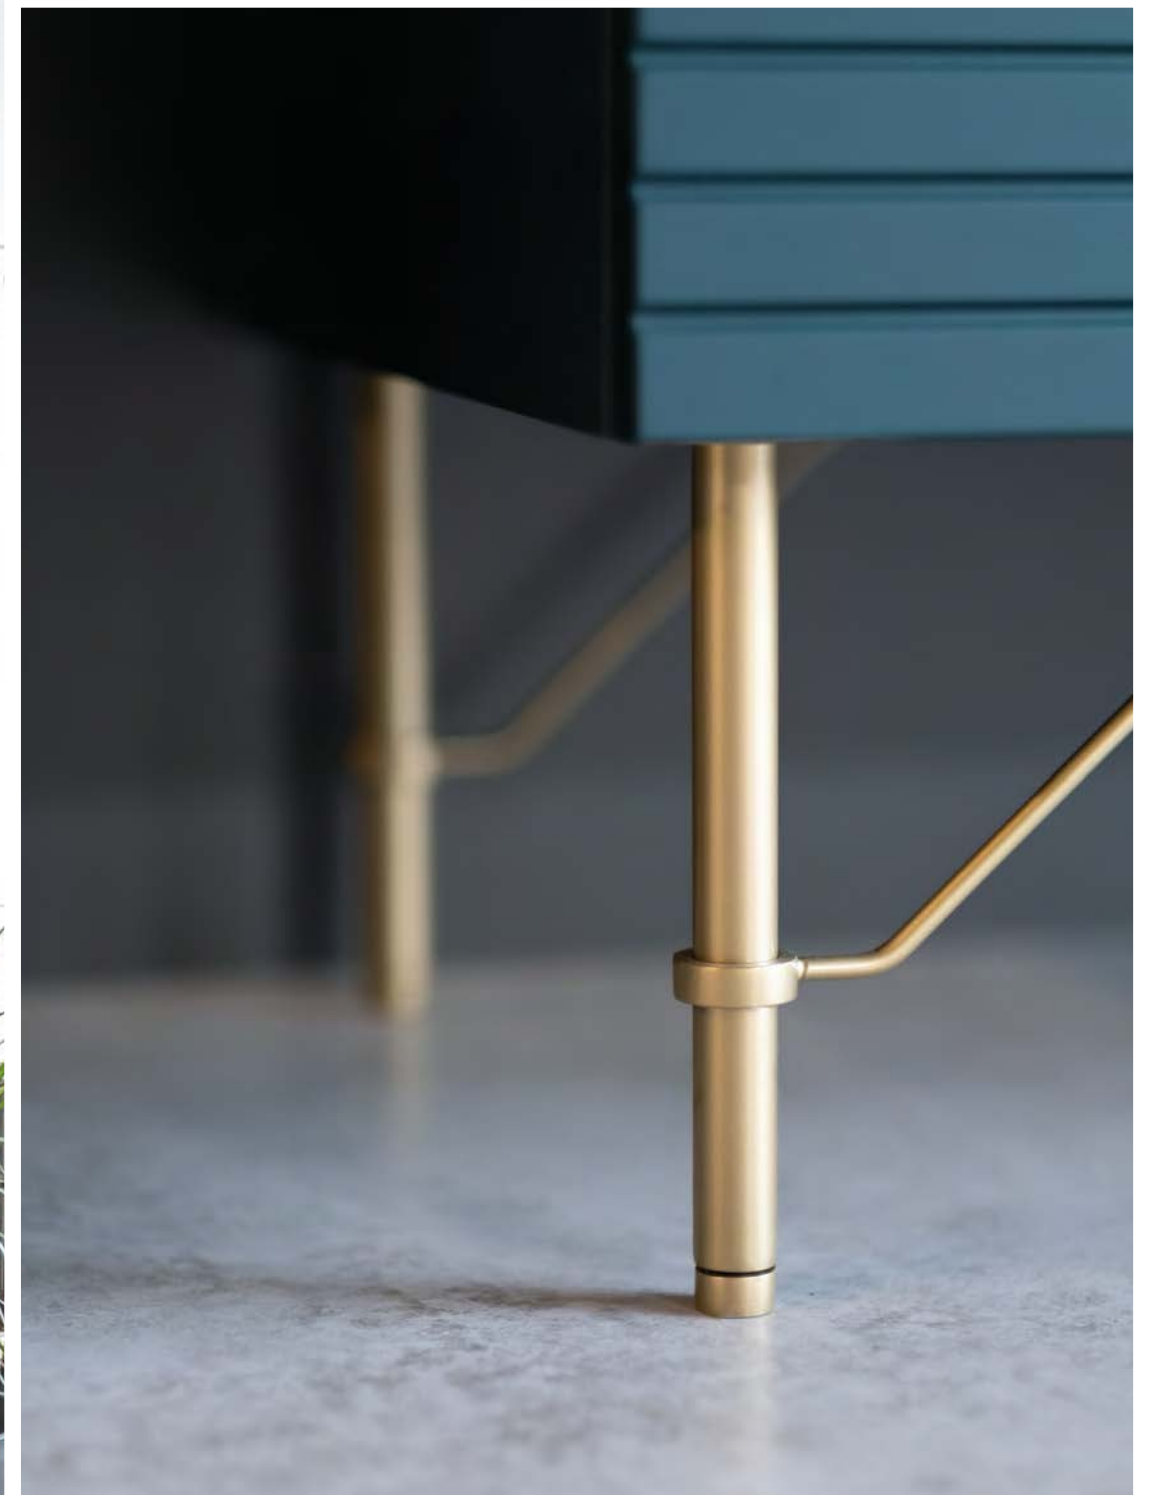

LINE

Jednostavan, ali elegantan dizajn čini LINE model savršenim izborom za otmena kupatila

Simple yet elegant design makes LINE model the perfect choice for classy bathrooms

Otmeni detalji dopunjuju ovaj stil na suptilan, ali upečatljiv način.

Classy details complement this style in a subtle yet impactful way.