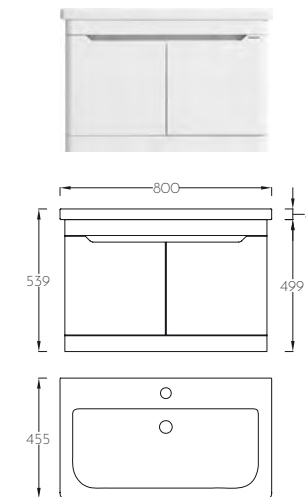

ŠIFRA/CODE: 0843
SOFT 80V White

38,4 kg (+5%)
820x505x515
0,213 m³