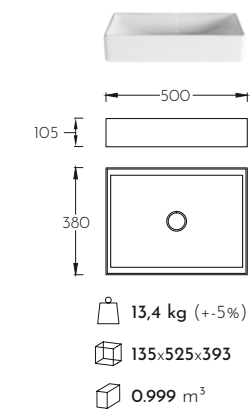

ŠIFRA/CODE: 3050
Umivaonik 50
Washbasin