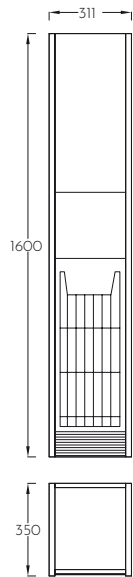

TECHNICAL DETAILS

VENUS

12 kg (+5%)
950x50x750
0.036 m³

14,6 kg (+5%)
950x50x750
0.036 m³

18,2 kg (+5%)
1250x50x750
0.047 m³

38,4 kg (+5%)
1620x420x360
0.245 m³

46,2 kg (+5%)
920x505x515
0.239 m³

64,5 kg (+5%)
1220x505x515
0.317 m³

35,7 kg (+5%)
620x505x515
0.161 m³

ORAH WALNUT

HRAST OAK