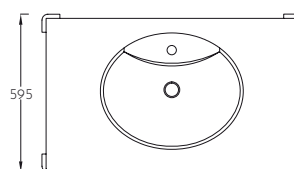

The calcified glass, the legs of the massive steam beech give a special breath of luxury to the series.

ŠIFRA/CODE: 0344
RUSTIK Art 95 WHITE

19,4 kg (+5%)
980x560x170
0,093 m³

ŠIFRA/CODE: 0342
RUSTIK 95 WHITE