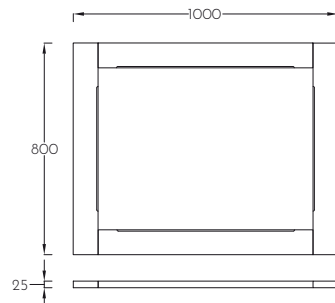

The handmade granite sink and rustic wood combined into warm exclusivity.

ŠIFRA/CODE: 0292
PARADIZO Art R

9,8 kg (+5%)

1040x60x850

0,053 m³

ŠIFRA/CODE: 0290
PARADIZO R

93,7 kg (+5%)

1060x560x750