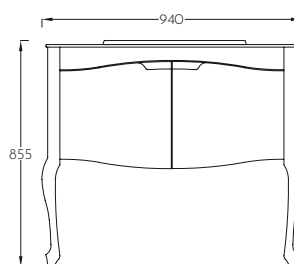

The calcified glass, the legs of the massive steam beech give a special breath of luxury to the series.

ŠIFRA/CODE: 0344
RUSTIK Art 95 WHITE

19,4 kg (+5%)
980x560x170
0,093 m³

ŠIFRA/CODE: 0342
RUSTIK 95 WHITE