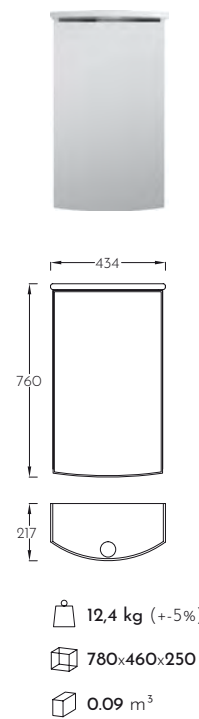

ŠIFRA/CODE: 0142
MOND Art 45

12,4 kg (+5%)
780x460x250
0.09 m³