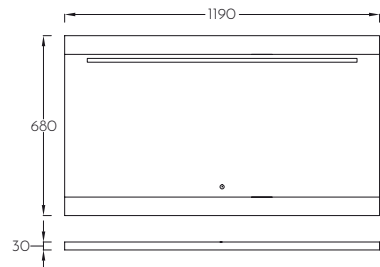

TECHNICAL DETAILS

VENUS

ŠIFRA/CODE: 0448H
VENUS Art 60 Oak

12 kg (+5%)
950x50x750
0.036 m³

ŠIFRA/CODE: 0451H
VENUS Art 90 Oak

14,6 kg (+5%)
950x50x750
0.036 m³

ŠIFRA/CODE: 0454H
VENUS Art 120 Oak

18,2 kg (+5%)
1250x50x750
0.047 m³