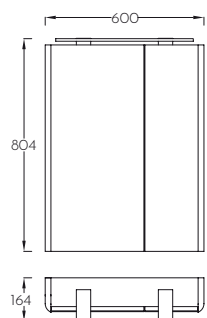

ŠIFRA/CODE: 0769
URBAN Art 60

ŠIFRA/CODE: 0772
URBAN Art 80

ŠIFRA/CODE: 0779
URBAN Vertical