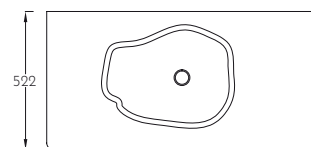

The handmade granite sink and rustic wood combined into warm exclusivity.

ŠIFRA/CODE: 0292
PARADIZO Art R

9,8 kg (+5%)

1040x60x850

0,053 m³

ŠIFRA/CODE: 0290
PARADIZO R

93,7 kg (+5%)

1060x560x750