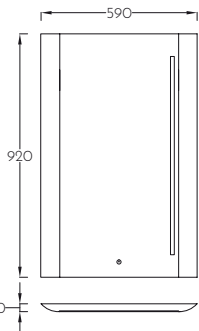

TECHNICAL DETAILS

VENUS

ŠIFRA/CODE: 0448H
VENUS Art 60 Oak

12 kg (+5%)
950x50x750
0.036 m³

ŠIFRA/CODE: 0451H
VENUS Art 90 Oak

14,6 kg (+5%)
950x50x750
0.036 m³

ŠIFRA/CODE: 0454H
VENUS Art 120 Oak

18,2 kg (+5%)
1250x50x750
0.047 m³