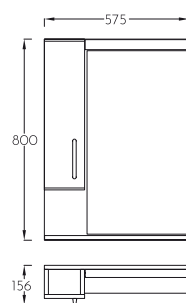

ŠIFRA/CODE: 0363
ALBATROS Art 55

ŠIFRA/CODE: 0366
ALBATROS Art 65

ŠIFRA/CODE: 0372
ALBATROS Art 80

ŠIFRA/CODE: 0403
ALBATROS VB

ŠIFRA/CODE: 0376
ALBATROS V