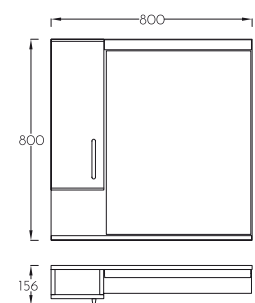

ŠIFRA/CODE: 0363
ALBATROS Art 55

ŠIFRA/CODE: 0366
ALBATROS Art 65

ŠIFRA/CODE: 0372
ALBATROS Art 80