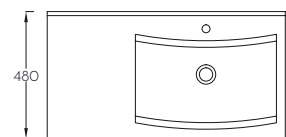

ŠIFRA/CODE: 0449H
VENUS 90 Oak