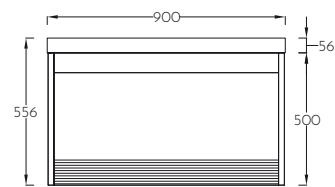

ŠIFRA/CODE: 0449H
VENUS 90 Oak