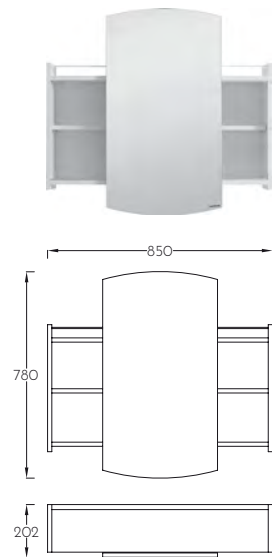

ŠIFRA/CODE: 0916
ROYAL Art 85K WHITE