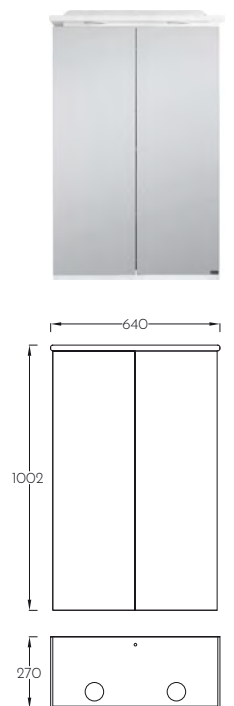

ŠIFRA/CODE: 0036
MOND Art 65

27,7 kg (+5%)
1090x660x300
0.216 m³