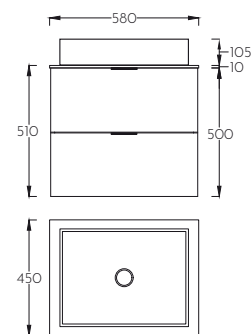

44,1 kg (+5%)

620x505x515

0.161 m³

ŠIFRA/CODE: 1108

STANCE 85 Compact
MOON