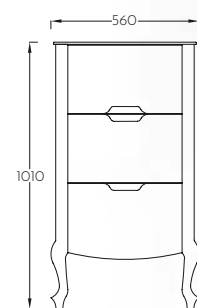

45 kg (+5%)
1000x610x860
0,525 m³

ŠIFRA/CODE: 0345
RUSTIK V WHITE