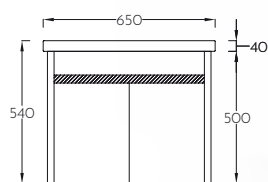

ŠIFRA/CODE: 0819
TWIST 55

ŠIFRA/CODE: 0822
TWIST 65