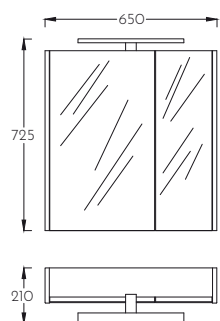

ŠIFRA/CODE: 0978ANT
ATRIA Art 65 Ant.

ŠIFRA/CODE: 0982ANT
ATRIA Art 75 Ant.

ŠIFRA/CODE: 0986ANT
ATRIA Art 85 Ant.

8,8 kg (+5%)

670x100x700

0,047 m³

12 kg (+5%)

770x100x700

0,054 m³

12,1 kg (+5%)

870x100x700

0,061 m³

ŠIFRA/CODE: 0982ZEL
ATRIA Art 75 Zel.

ŠIFRA/CODE: 0986ZEL
ATRIA Art 85 Zel.

ŠIFRA/CODE: 0976ZEL
ATRIA 65 Zel.

ŠIFRA/CODE: 0980ANT
ATRIA 75 Zel.

ŠIFRA/CODE: 0984ZEL
ATRIA 85 Zel.

ŠIFRA/CODE: 0979ZEL
ATRIA VG Zel.

ŠIFRA/CODE: 0982
ATRIA Art 75 Bela

ŠIFRA/CODE: 0986
ATRIA Art 85 Bela

ŠIFRA/CODE: 0976
ATRIA 65 Bela

ŠIFRA/CODE: 0980
ATRIA 75 Bela

ŠIFRA/CODE: 0984
ATRIA 85 Bela

ŠIFRA/CODE: 0979
ATRIA VG Bela