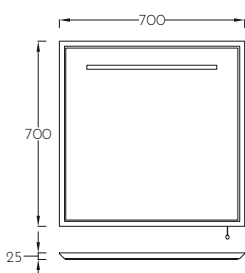

ŠIFRA/CODE: 0338

RIO Art 70