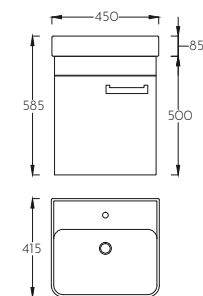

ŠIFRA/CODE: 0971
NEON Art 45

ŠIFRA/CODE: 0975
NEON Art 60

ŠIFRA/CODE: 0973
NEON 60

ŠIFRA/CODE: 0972
NEON Vertikala