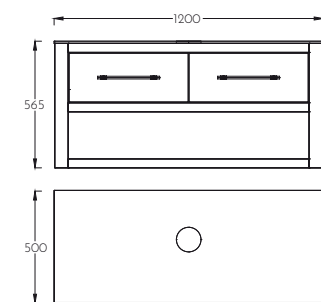

24,3 kg (+5%)

1250x80x850

0,085 m³

ŠIFRA/CODE: 1119

ANTIKA 120

52 kg (+5%)

1220x505x580

0,357 m³