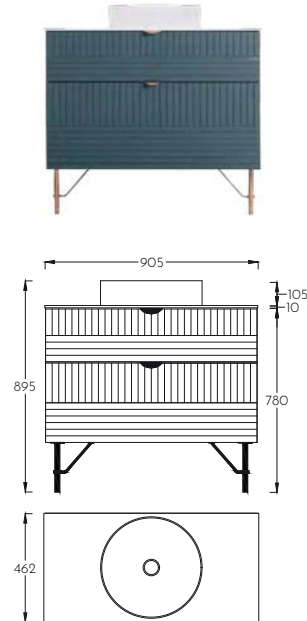

ŠIFRA/CODE: 1101ZEL
LINE 90 COMPACT
(umivaonik/washbasin 3043)