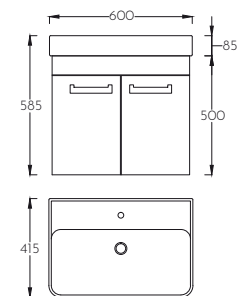

ŠIFRA/CODE: 0971
NEON Art 45

ŠIFRA/CODE: 0975
NEON Art 60

ŠIFRA/CODE: 0972
NEON Vertikala