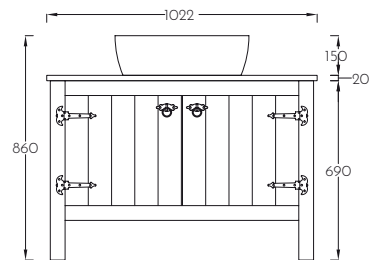

The handmade granite sink and rustic wood combined into warm exclusivity.

ŠIFRA/CODE: 0292
PARADIZO Art R

9,8 kg (+5%)

1040x60x850

0,053 m³

ŠIFRA/CODE: 0290
PARADIZO R

93,7 kg (+5%)

1060x560x750