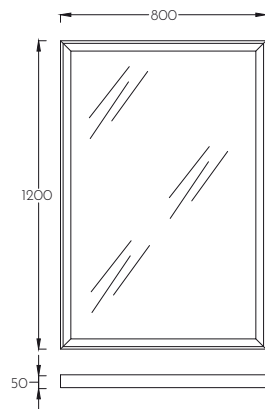

ŠIFRA/CODE: 1120

ANTIKA Art

24,3 kg (+5%)

1250x80x850

0,085 m³

ŠIFRA/CODE: 1119

ANTIKA 120