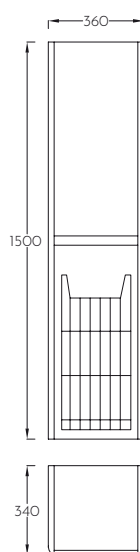

ŠIFRA/CODE: 0769
URBAN Art 60

ŠIFRA/CODE: 0772
URBAN Art 80

ŠIFRA/CODE: 0779
URBAN Vertical