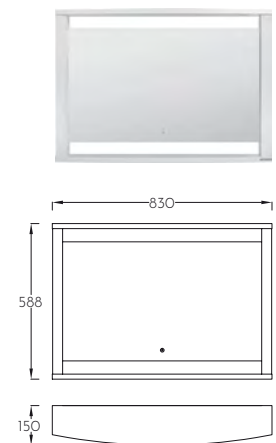

ŠIFRA/CODE: 0915
ROYAL Art 85 WHITE