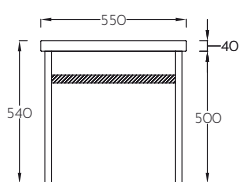

ŠIFRA/CODE: 0819
TWIST 55

ŠIFRA/CODE: 0822
TWIST 65