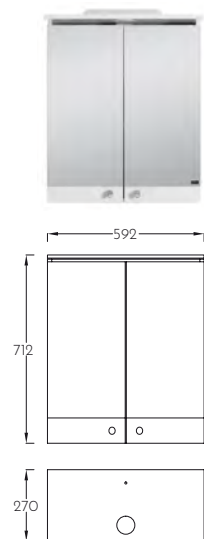

When simplicity and practicality
reach their peak...

ŠIFRA/CODE: 0565

LINK Art 55

ŠIFRA/CODE: 0568

LINK Art 60

15,3 kg (+5%)

785x300x610

0,144 m³