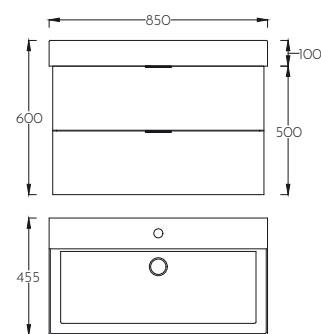

51,5 kg (+5%)

920x505x515

0.239 m³

ŠIFRA/CODE: 1150

STANCE 85 Compact
WHITE