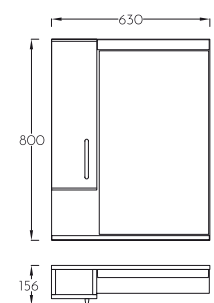

ŠIFRA/CODE: 0363
ALBATROS Art 55

ŠIFRA/CODE: 0366
ALBATROS Art 65

ŠIFRA/CODE: 0372
ALBATROS Art 80