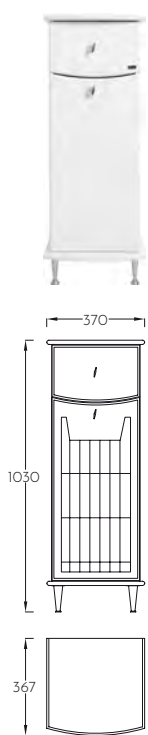

ŠIFRA/CODE: 0018
MOND Vertical D

21,1 kg (+.5%)
380x380x1070
0.155 m³