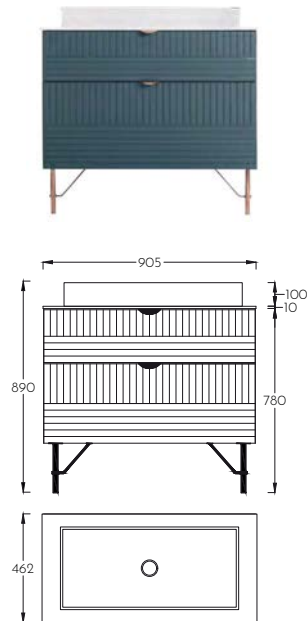

ŠIFRA/CODE: 1054ZEL
LINE 90 COMPACT
(umivaonik/washbasin 3075)