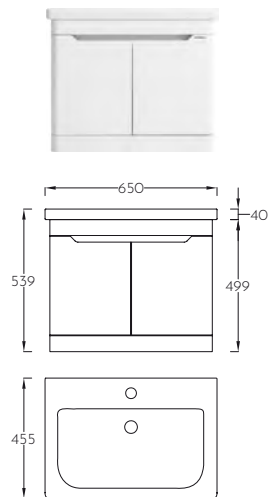

ŠIFRA/CODE: 0838
SOFT 65V White

31,8 kg (+5%)
620x505x515
0,161 m³

DRVO
WOOD

ŠIFRA/CODE: 0852
SOFT Art 55 WOOD

ŠIFRA/CODE: 0857
SOFT Art 65 WOOD

ŠIFRA/CODE: 0862
SOFT Art 80 WOOD

ŠIFRA/CODE: 0850
SOFT 55F WOOD

ŠIFRA/CODE: 0848
SOFT 55V WOOD

ŠIFRA/CODE: 0855
SOFT 65F WOOD

ŠIFRA/CODE: 0860
SOFT 80F WOOD

ŠIFRA/CODE: 0858
SOFT 80V WOOD

ŠIFRA/CODE: 0895
SOFT Vertical G WOOD