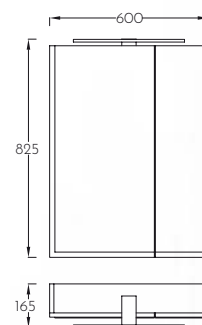

13 kg (+5%)

680x190x630

0.081 m³

ŠIFRA/CODE: 0633

NEO Art 60