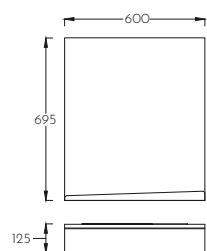

ŠIFRA/CODE: 0971
NEON Art 45

ŠIFRA/CODE: 0975
NEON Art 60

ŠIFRA/CODE: 0973
NEON 60

ŠIFRA/CODE: 0972
NEON Vertikala