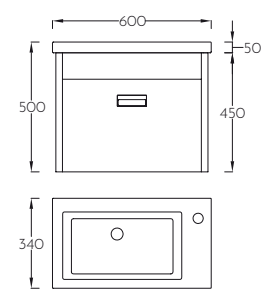

# ISIK

*Perfect balance of functionality and aesthetics*

ITEM: 0793  
ISIK ART 60 WHITE

10 kg (+5%)

730x150x630

0.069 m<sup>3</sup>

ITEM: 0742  
ISIK 4060 WHITE

22,85 kg (+5%)