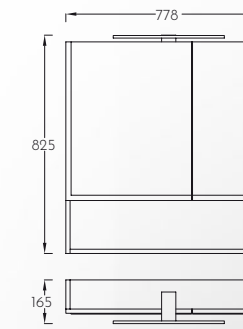

# MIRRORS

ITEM: 0633

NEO Art 60

18,6 kg (+5%)  
620x220x890  
0.121 m<sup>3</sup>

ITEM: 0634

NEO Art 80

20,1 kg (+5%)  
800x260x900  
0.187 m<sup>3</sup>

Perfect Match for every environment