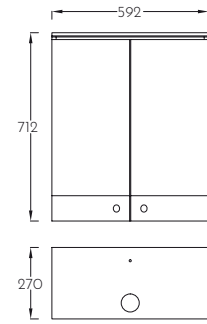

15,3 kg (+5%)

785x300x610

0,144 m³

ITEM: 0568

LINK Art 60