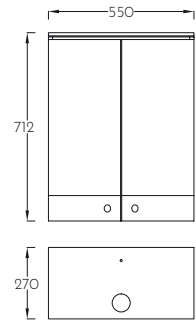

*—Native American proverb*

**LINK**

LINK

*A simple and discreet design perfectly fits into every bathroom.*

ITEM: 0565

LINK Art 55

15,3 kg (+5%)

785x300x610