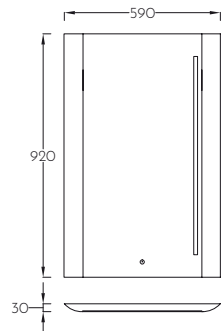

TECHNICAL DETAILS

VENUS

ITEM: 0448H
VENUS Art 60 Oak