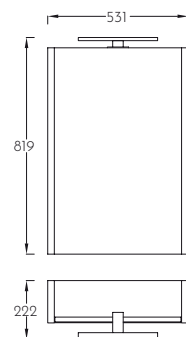

ITEM: 0821
TWIST Art 55