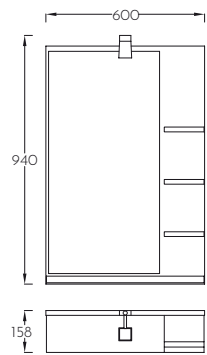

ITEM: 0182
MOKA Art 60